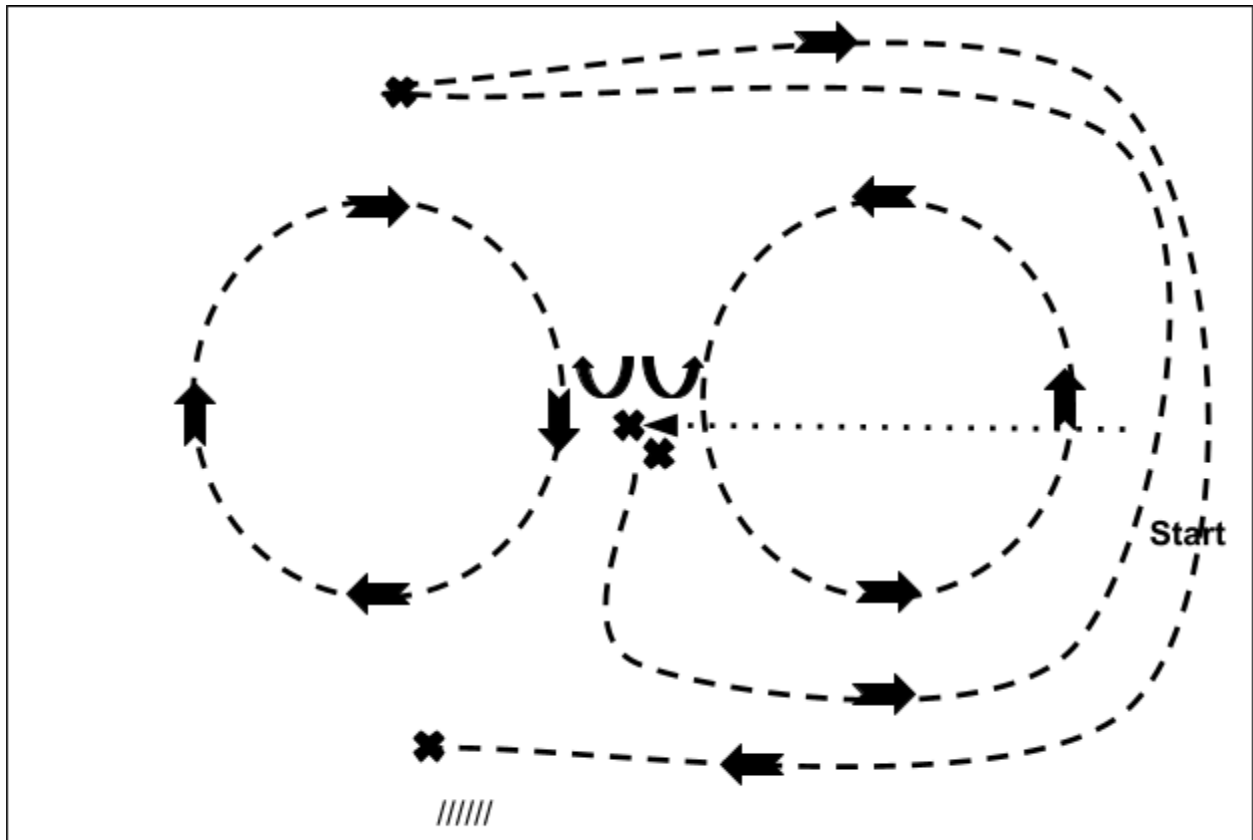

Reining: Pattern 1

Judges

Reining Pattern 1 (Trot Only) ★

* Walk to the center of the arena. Horses must stop prior to starting the pattern. Beginning at the center of the arena facing the left wall or fence.

1. Complete one circle to the right at the trot. Stop at the center of the arena.
2. Complete one spin to the right, Stop.
3. Complete one circle to the left at the trot. Stop at the center of the arena.
4. Complete one spin to the left. Stop.
5. Go around the end of the arena, Trot down the right side of the arena past the center marker, stop and roll back right.
6. Continue around the end of the arena to trot down the left side of the arena past the center marker. Stop. Back up 4 Steps.
- 7- Stop, Smile